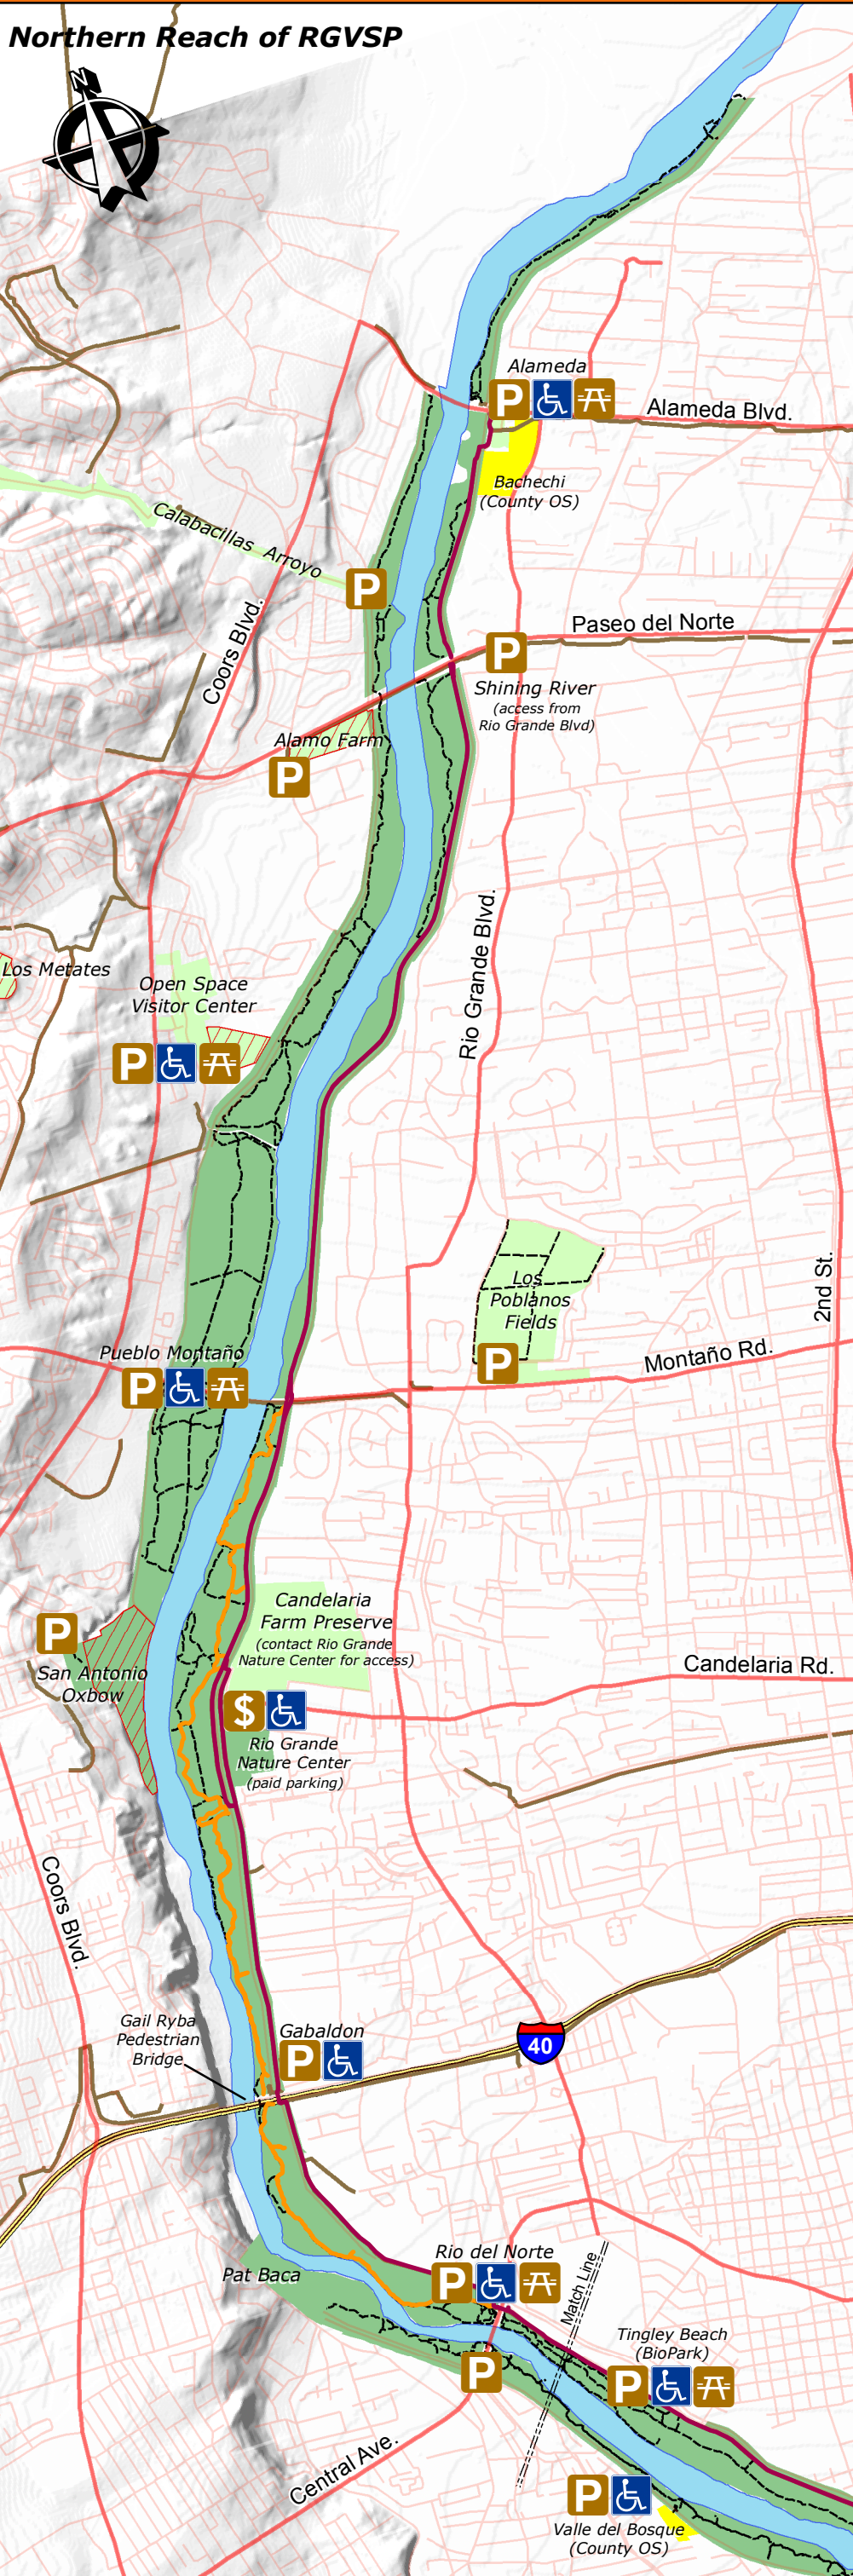

Rio Grande Valley State Park

Northern Reach of RGVSP

Southern Reach of RGVSP

	Rio Grande Valley State Park
	City Major Public Open Space
	Rio del Norte Trail
	Paseo del Bosque Trail
	Paved Multi-Use Trail
	Multi-Use Trail
	Picnic Areas
	ADA Accessible
	Parking Areas
	Public access restricted

0 0.25 0.5 1 Miles